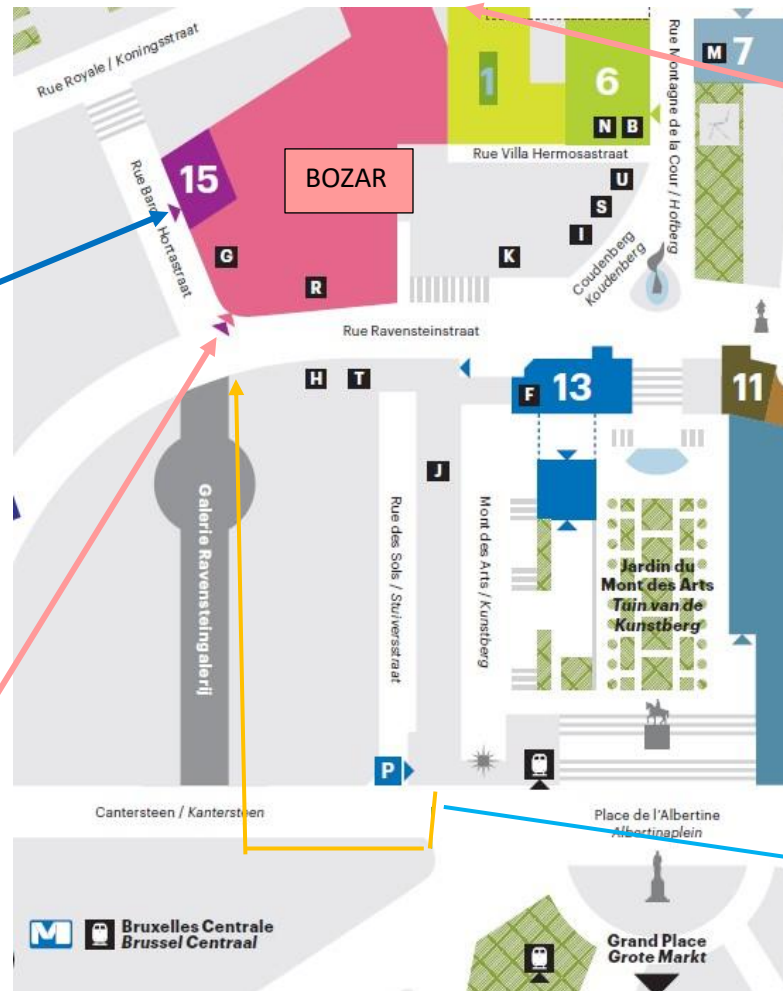

Entrances to BOZAR :

Small Business Standards conference
Room: Rotonde Bertouille
Entrance: Rue Baron Horta 11

~~Rue Royale 10~~

~~Main entrance :
Rue Ravenstein 23~~

Parking Albertine
entrance: Rue des Sols 3 –
Stuiverstraat 3
(exit on foot through the same door as you came in and pass through the galerie Ravenstein (open till 00h): 250m → yellow line on the plan)

Place de la Justice 16 (Entrance rue des Sols 3) - 1000 Brussels
Tél.: + 32 (0)2 501 61 40
Entry hours : 07h – 01h
Exit hours : always